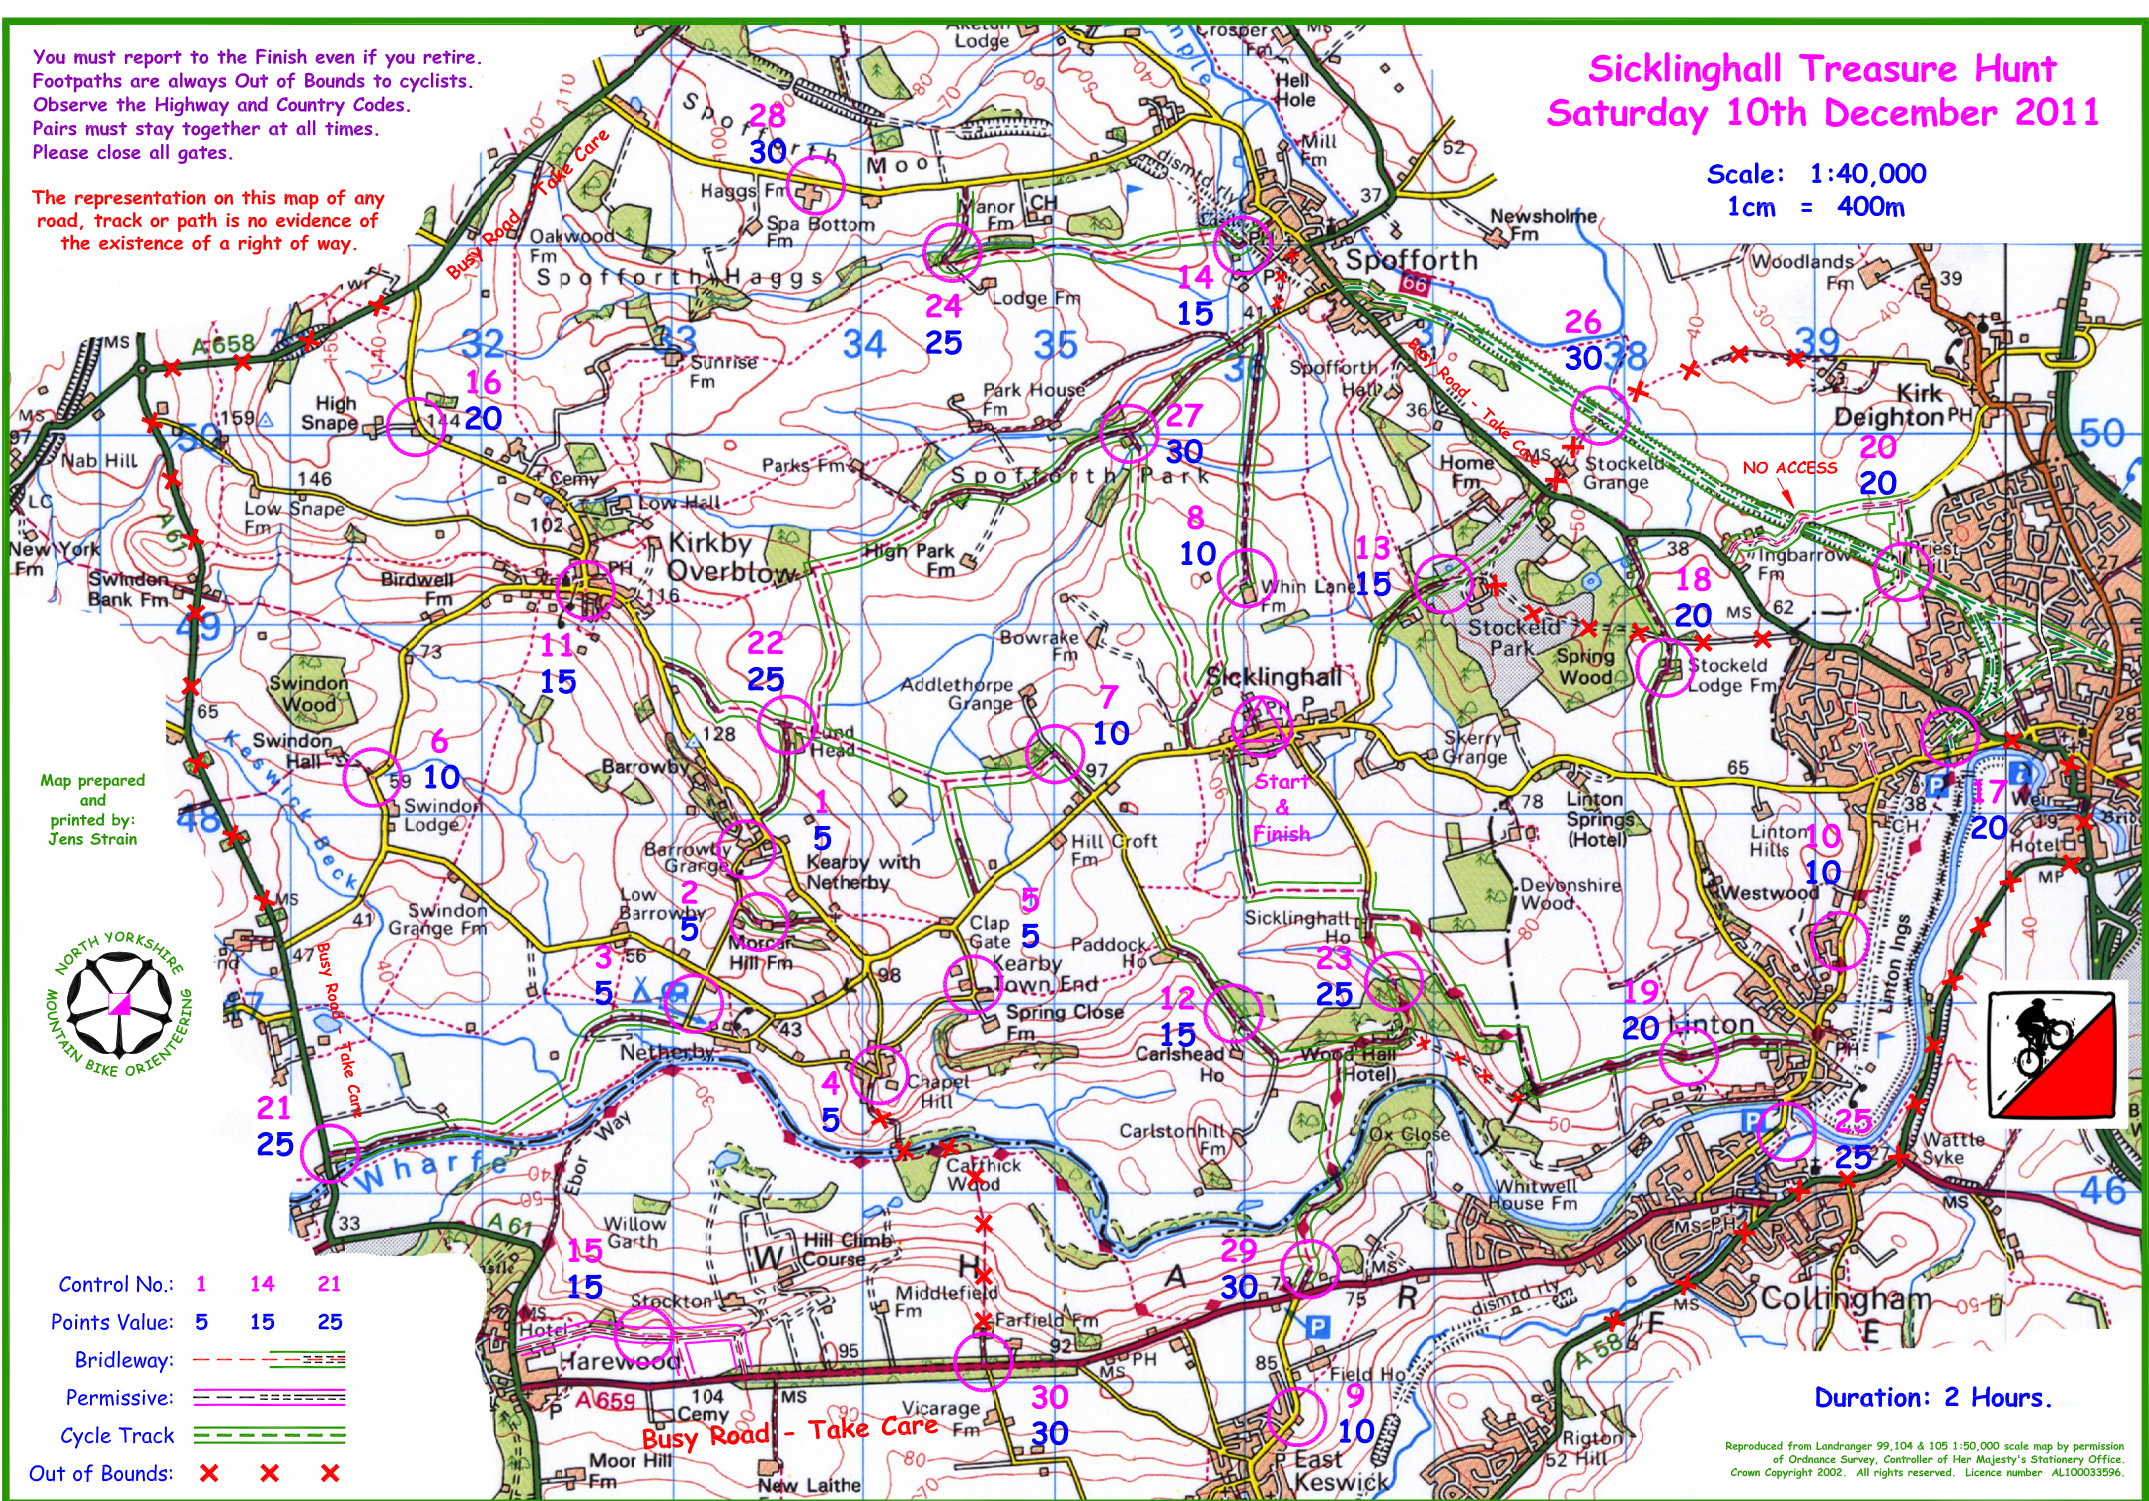

You must report to the Finish even if you retire.
Footpaths are always Out of Bounds to cyclists.
Observe the Highway and Country Codes.
Pairs must stay together at all times.
Please close all gates.

The representation on this map of any
road, track or path is no evidence of
the existence of a right of way.

Sicklinghall Treasure Hunt Saturday 10th December 2011

Scale: 1:40,000
1cm = 400m

Map prepared
and
printed by:
Jens Strain

- Control No.: 1 14 21
- Points Value: 5 15 25
- Bridleway:
- Permissive:
- Cycle Track:
- Out of Bounds:

Duration: 2 Hours.