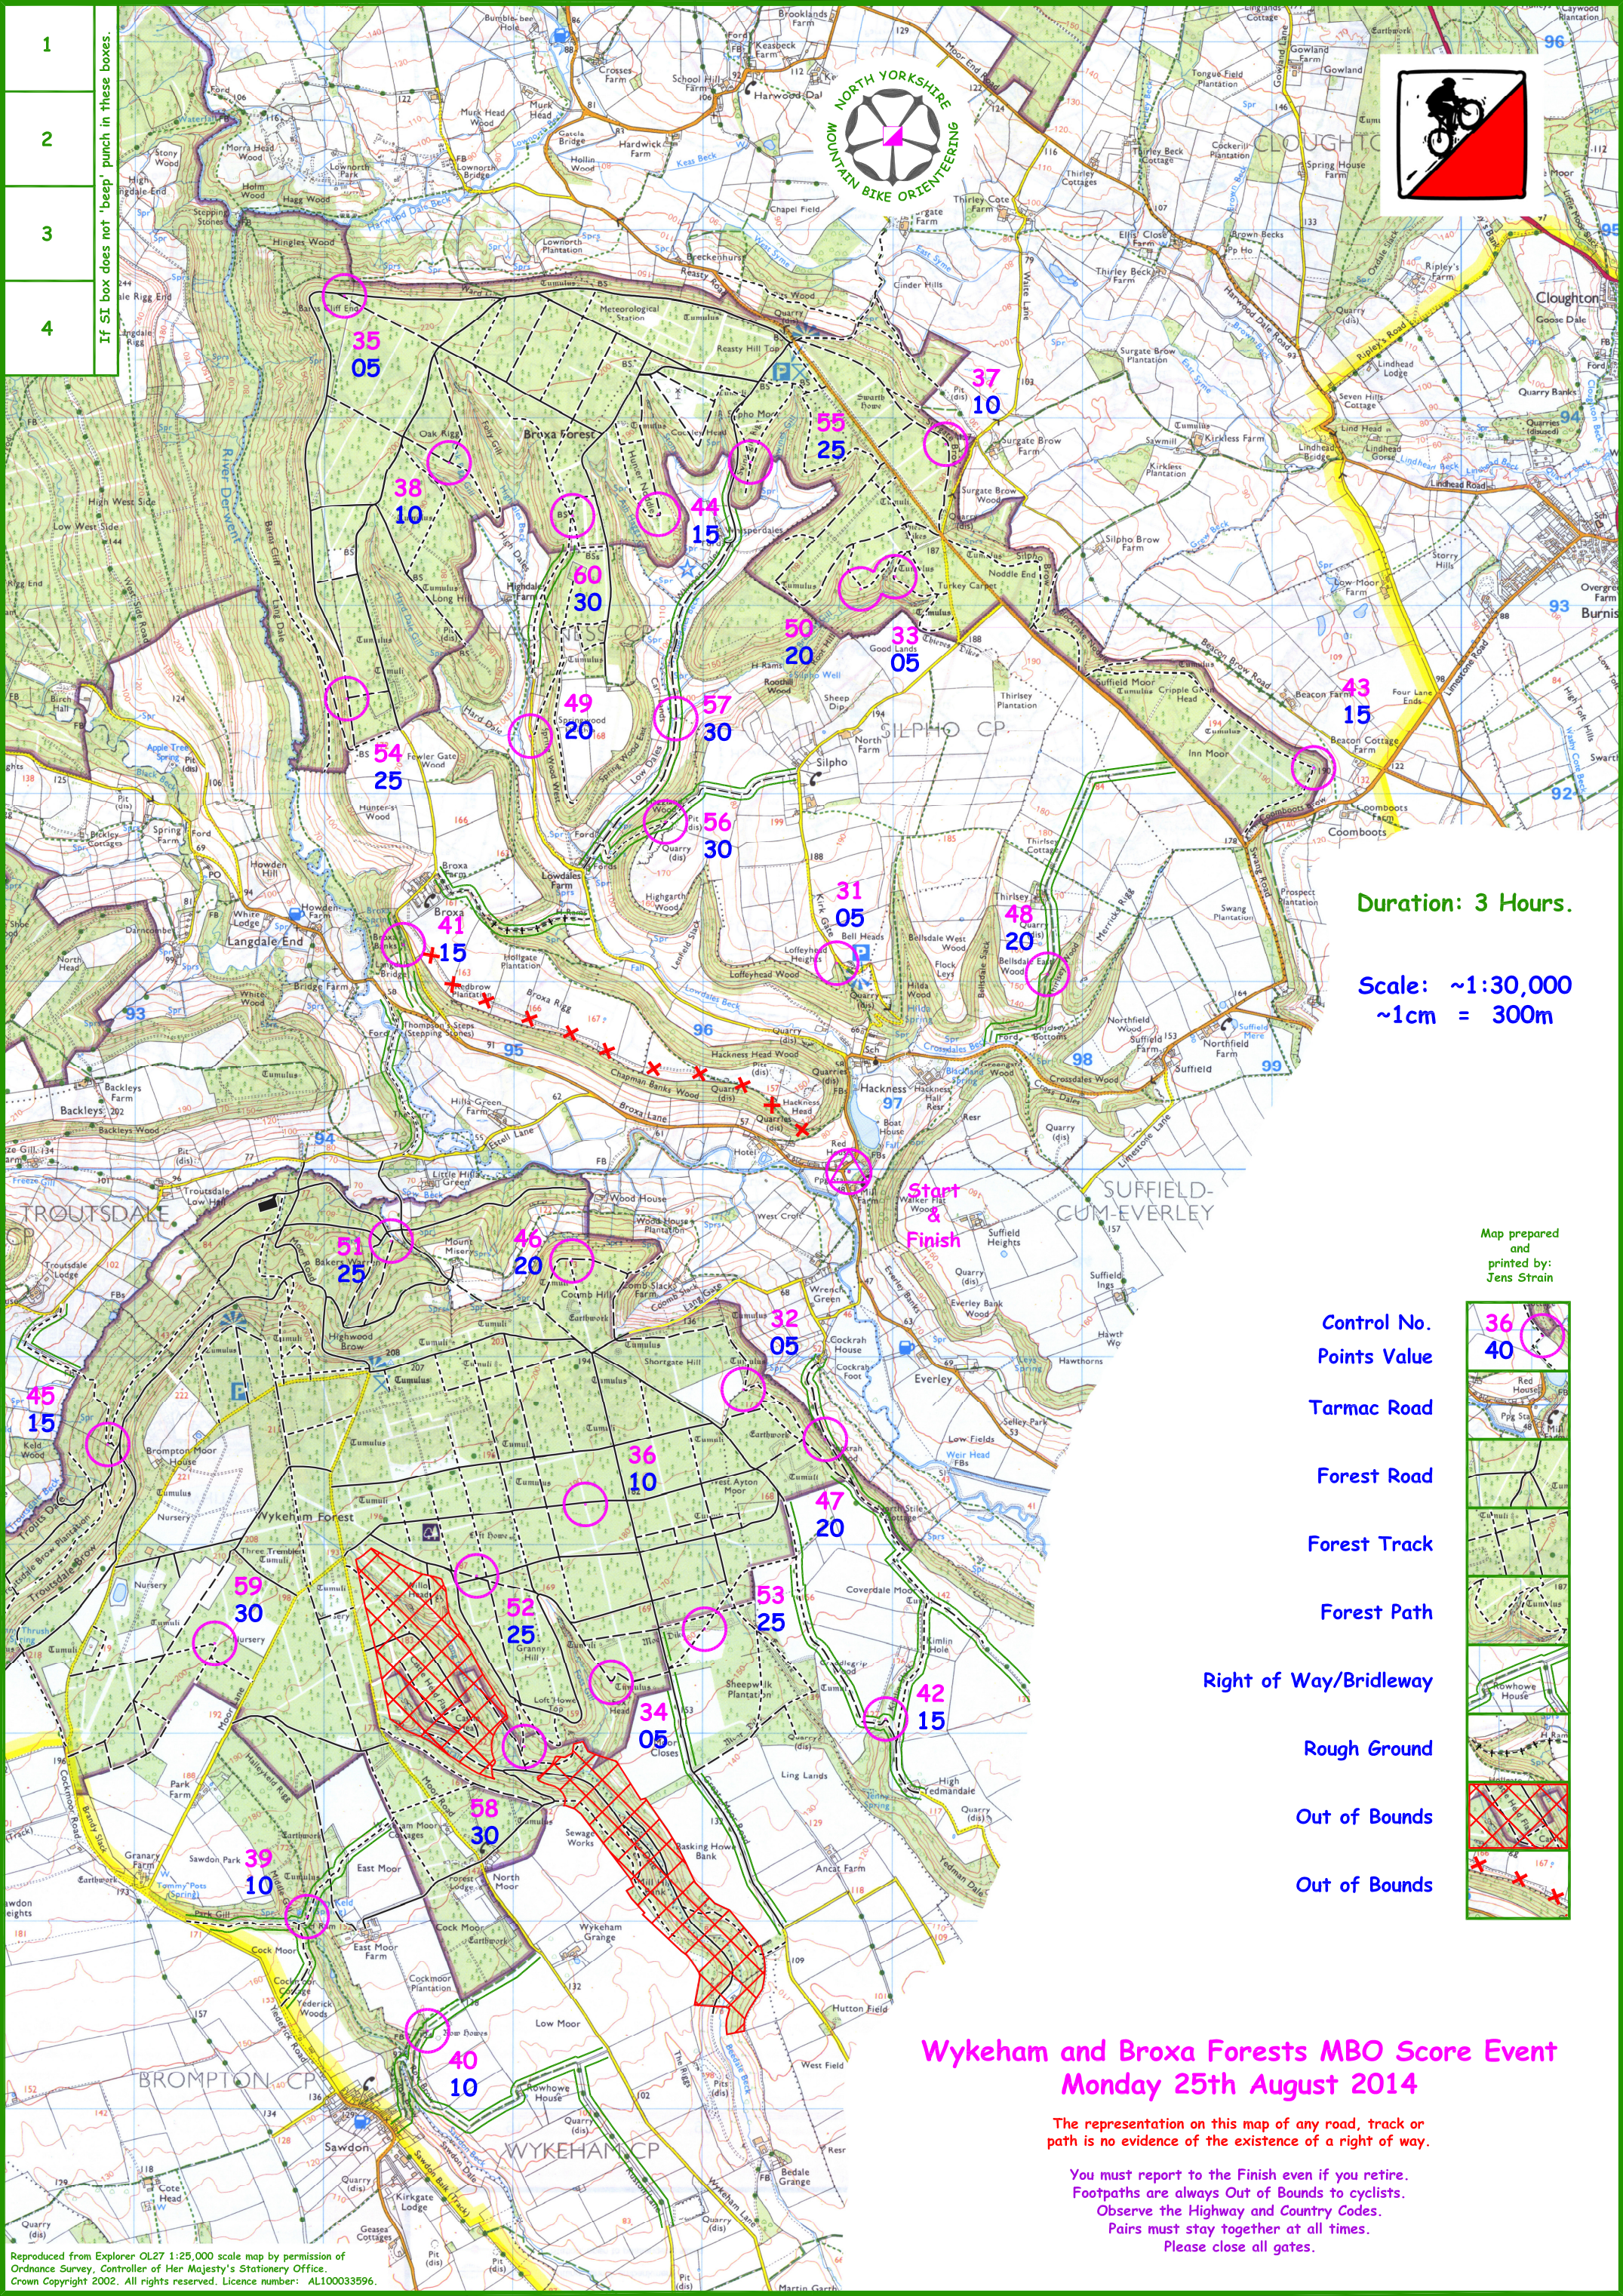

- 1
- 2
- 3
- 4

If SI box does not 'beep' punch in these boxes.

Duration: 3 Hours.

Scale: ~1:30,000
~1cm = 300m

Map prepared and printed by: Jens Strain

- Control No.
- Points Value
- Tarmac Road
- Forest Road
- Forest Track
- Forest Path
- Right of Way/Bridleway
- Rough Ground
- Out of Bounds
- Out of Bounds

Wykeham and Broxa Forests MBO Score Event Monday 25th August 2014

The representation on this map of any road, track or path is no evidence of the existence of a right of way.

You must report to the Finish even if you retire.
Footpaths are always Out of Bounds to cyclists.
Observe the Highway and Country Codes.
Pairs must stay together at all times.
Please close all gates.