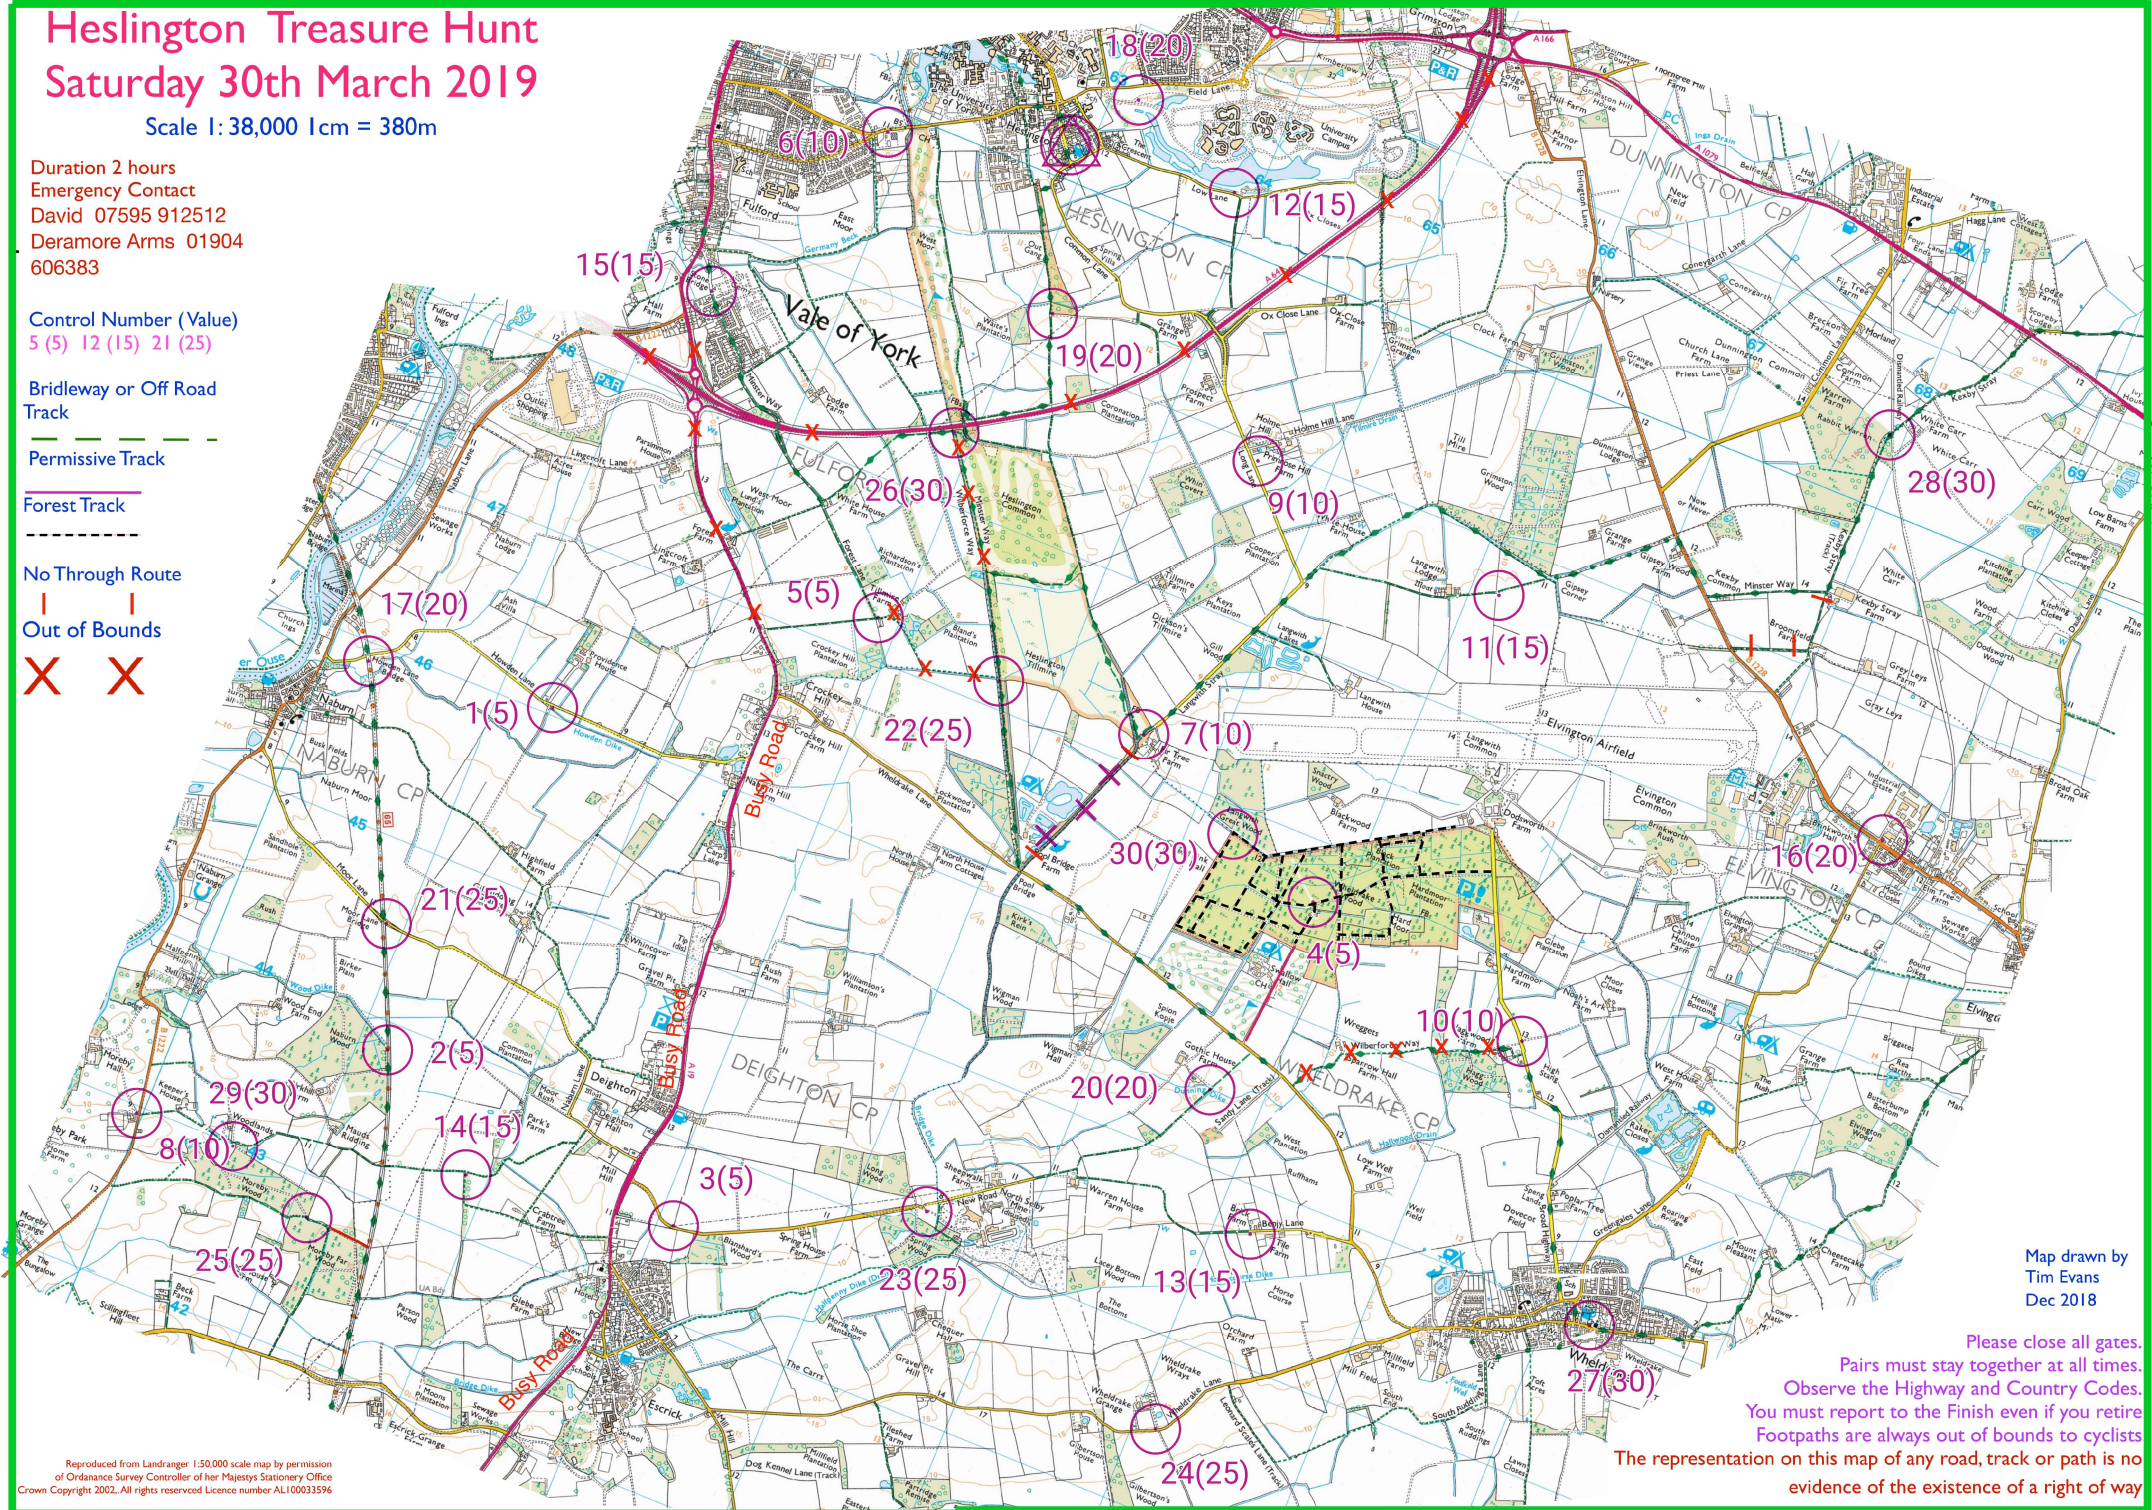

## Saturday 30th March 2019

Scale 1:38,000 1cm = 380m

Duration 2 hours  
 Emergency Contact  
 David 07595 912512  
 Deramore Arms 01904  
 606383

Control Number (Value)  
 5 (5) 12 (15) 21 (25)

Bridleway or Off Road  
 Track

Permissive Track

Forest Track

No Through Route

Out of Bounds

X X

Map drawn by  
 Tim Evans  
 Dec 18

Please close all gates.  
 Pairs must stay together at all times.  
 Observe the Highway and Country Codes.  
 You must report to the Finish even if you retire  
 Footpaths are always out of bounds to cyclists

The representation on this map of any road, track or path is no  
 evidence of the existence of a right of way